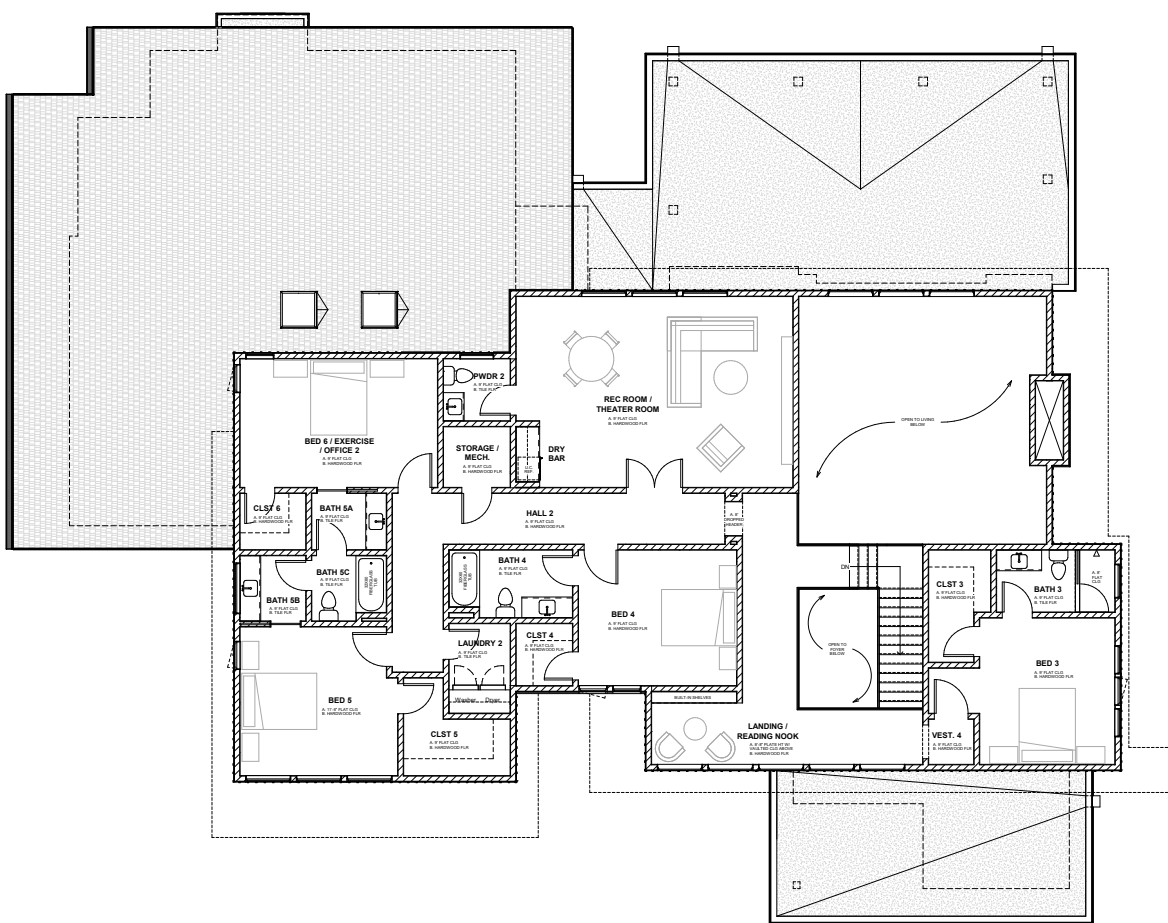

FIRST FLOOR

DEVELOPED & BUILT BY:

buildnashville.com

717
RICHFIELD DR

6 BEDS | 6 BATHS | 6,422 SQ. FT.

DESIGNED BY:

augusthouseco.com

SECOND FLOOR

DEVELOPED & BUILT BY:

buildnashville.com

717
RICHFIELD DR

6 BEDS | 6 BATHS | 6,422 SQ. FT.

DESIGNED BY:

augusthouseco.com